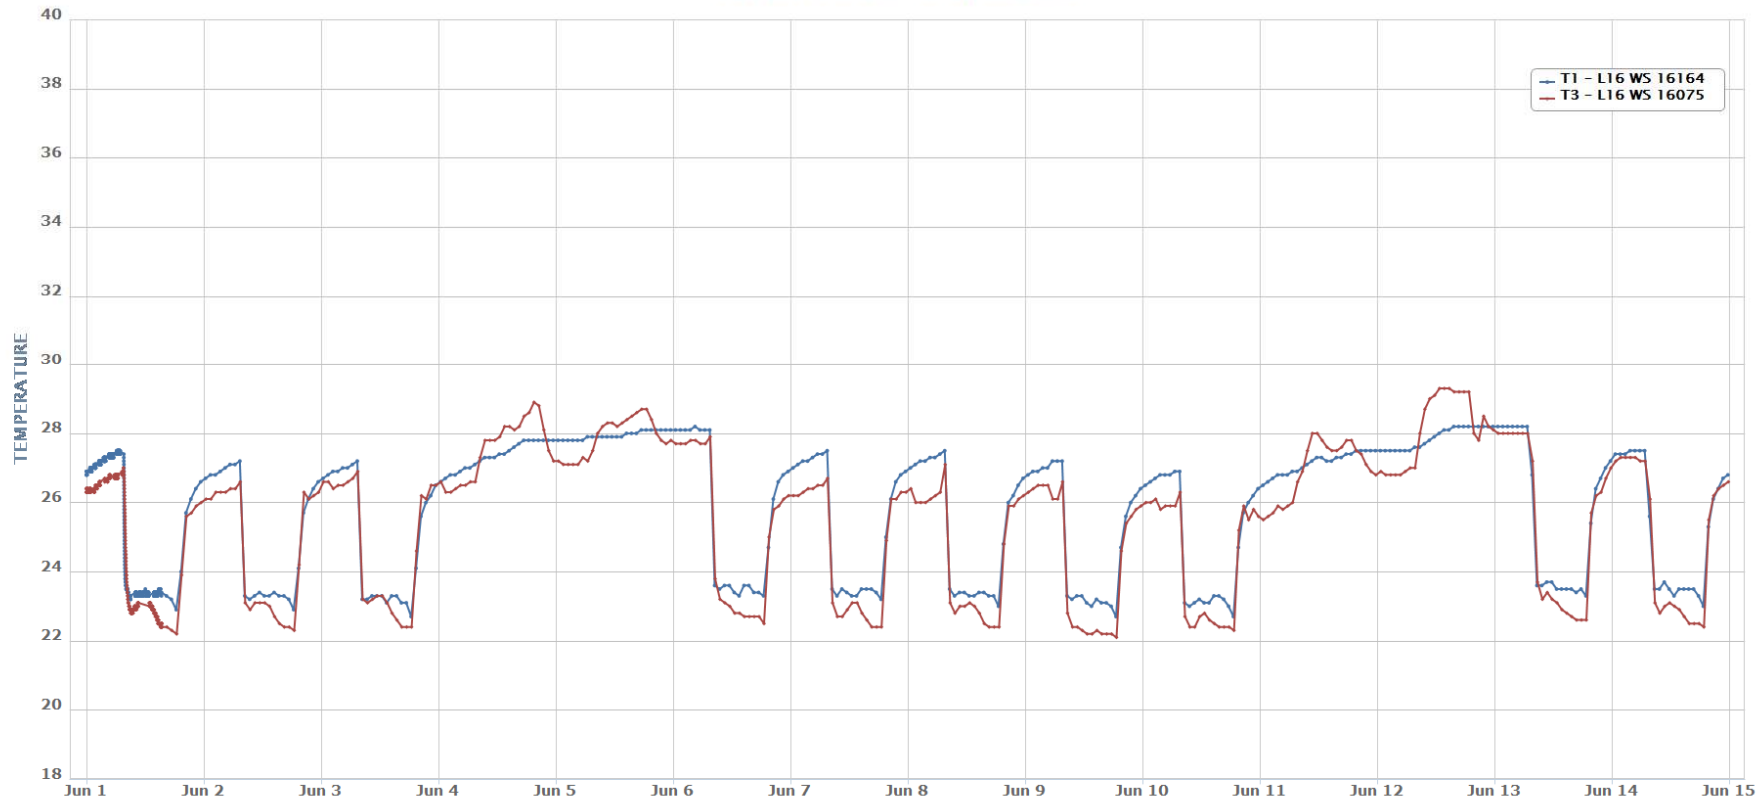

Trending – Temperature and Humidity

Home Mimic Consumption Pie Data Analysis Temperature Trending Logs Change Password Logout

Temperature From 2011-06-01 00 To 2011-06-15 00 00
2 selected

TEMPERATURE TRENDING

From: 2011-06-01 00:00 - To: 2011-06-15 00:00

Powered by [Linkwise Technology Pte. Ltd.](http://www.linkwisetech.com)