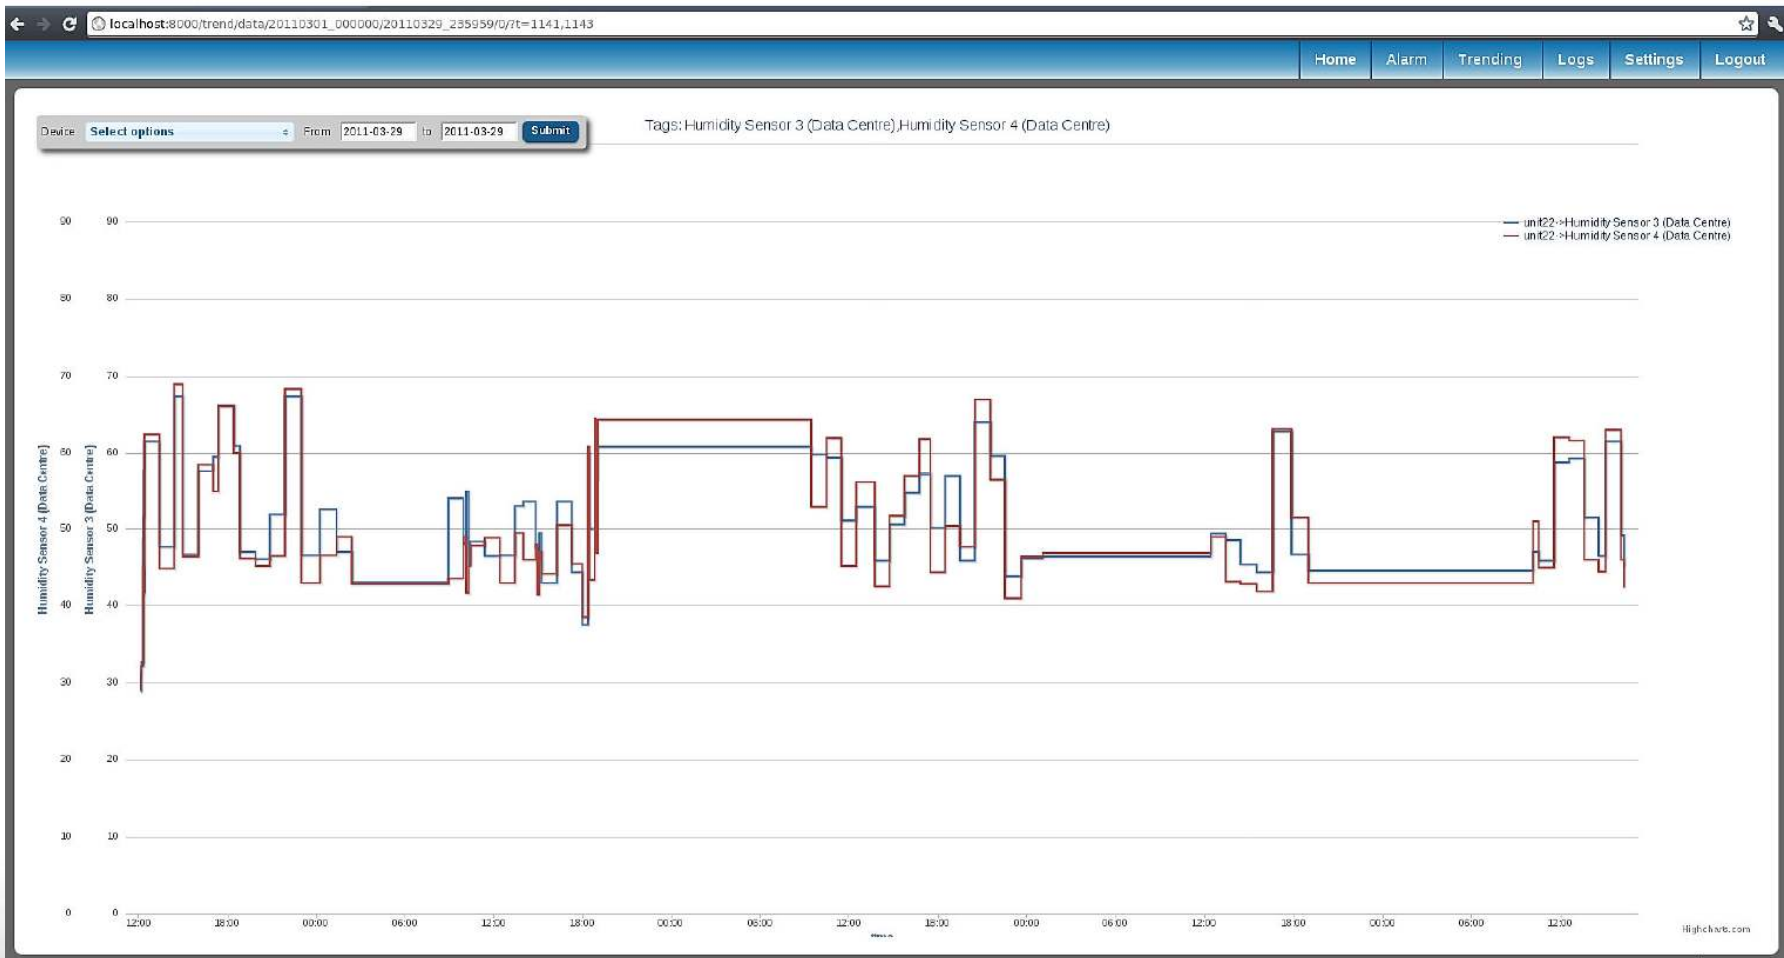

Trending – Temperature and Humidity