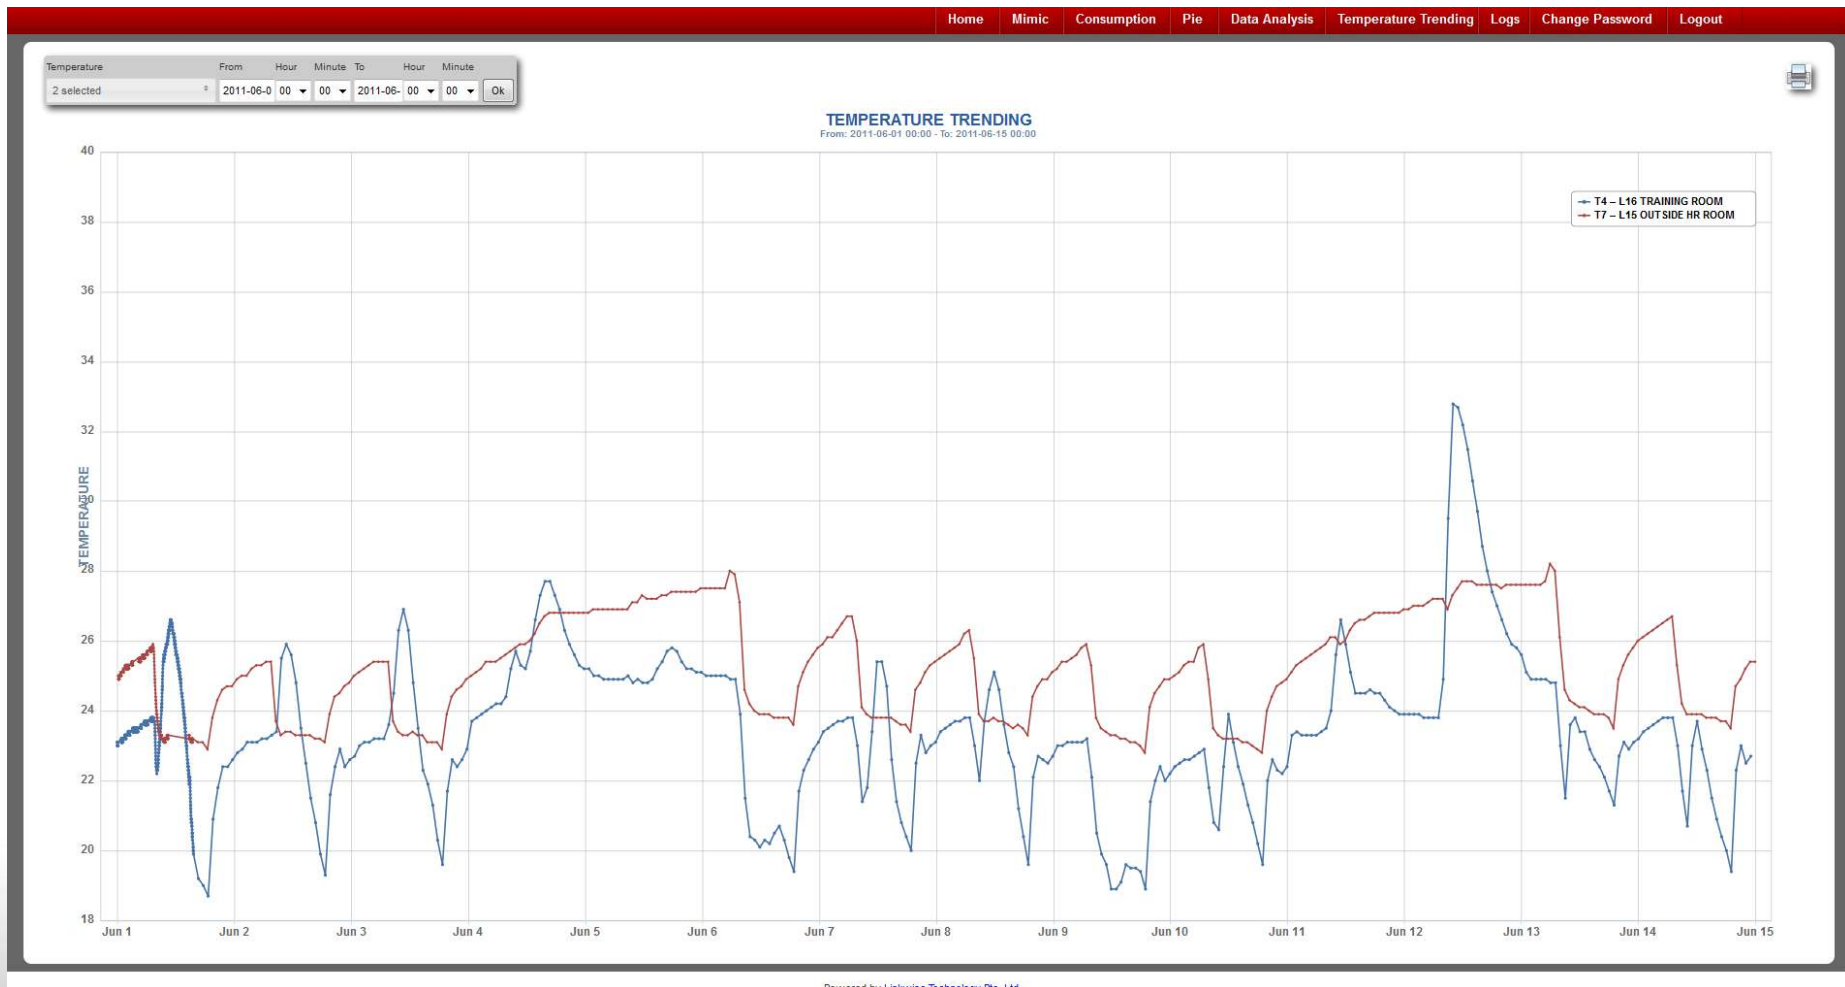

Trending – Temperature and Humidity

Powered by Linkwise Technology Pte. Ltd.